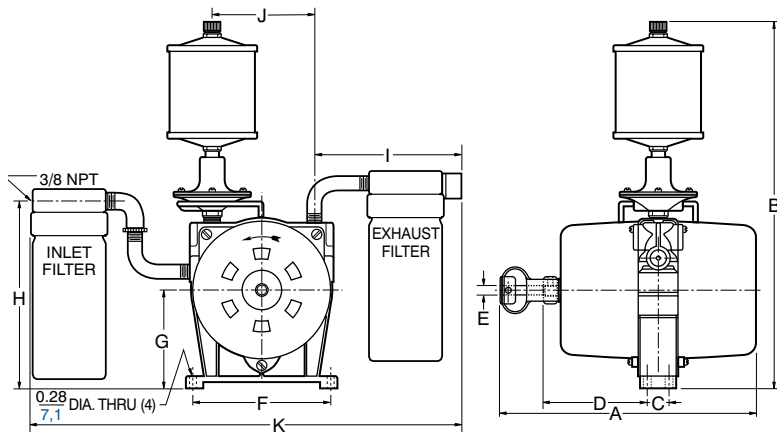

Model 0465 Series

28 inHg max. vacuum
4.0 CFM open flow

Model 0765 Series

28 inHg max. vacuum
6.0 CFM open flow

Product Features

- Lubricated operation
- Rugged construction/low maintenance
- Essentially pulse-free service

Includes

- Oiler
- Muffler V525
- Filter V500D
- Cooling fan B340C
- Coupling assembly AE541A (0465), AE541C (0765)

Recommended Accessories

- Base AB325
- Vacuum relief valve AA840A
- Vacuum gauge AA640
- Coupling guard AE873
- Oil AD220
- Repair kit K234 (0465), K235 (0765)

Product Dimensions (inches, mm)

Dimensions are for reference only

Model	A	B	C	D	E	F	G	H	I	J	K
0465	223,5	342,9	23,9	88,1	12,7	127,0	88,9	169,9	138,2	79,2	390,7
0465	8.80	13.50	.94	3.47	.50	5.00	3.50	6.69	5.44	3.12	15.38
0765	225,5	341,4	23,9	88,1	15,9	127,0	88,9	169,9	138,2	79,2	390,7
0765	8.88	13.44	.94	3.47	.625	5.00	3.50	6.69	5.44	3.12	15.38

Product Performance

Product Specifications

Model Number	Motor	RPM		HP	kW	Coupling Guard	Base	Thermal protector	Net Weight	
		60 cycle	50 cycle						lbs	kg
0465-V2B	Not included	1725	1425	1/4	0,19				15	6,8
0765-V6A	Not included	1725	1425	1/3	0,25				14	6,3
0765-V7C	Not included	1725	1425	1/3	0,25	•	•		19	8,6