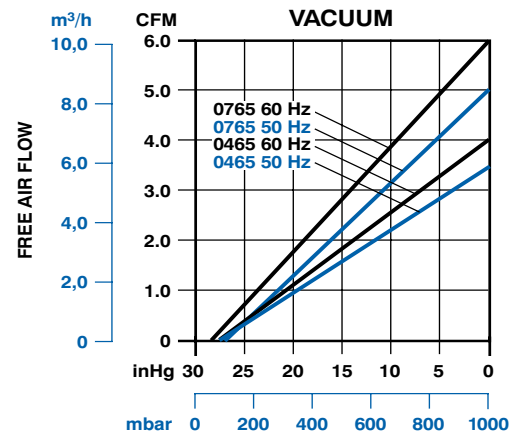

Model 0465 Series

28 inHg max. vacuum
4.0 CFM open flow

Model 0765 Series

28 inHg max. vacuum
6.0 CFM open flow

Product Features

- Lubricated operation
- Rugged construction/low maintenance
- Essentially pulse-free service

Includes

- Oiler
- Muffler V525
- Filter V500D
- Cooling fan B340C
- Coupling assembly AE541A (0465), AE541C (0765)

Recommended Accessories

- Base AB325
- Vacuum relief valve AA840A
- Vacuum gauge AA640
- Coupling guard AE873
- Oil AD220
- Repair kit K234 (0465), K235 (0765)

Product Dimensions (inches, mm)

Dimensions are for reference only

Model	A	B	C	D	E	F	G	H	I	J	K
0465	223,5	342,9	23,9	88,1	12,7	127,0	88,9	169,9	138,2	79,2	390,7
0465	8.80	13.50	.94	3.47	.50	5.00	3.50	6.69	5.44	3.12	15.38
0765	225,5	341,4	23,9	88,1	15,9	127,0	88,9	169,9	138,2	79,2	390,7
0765	8.88	13.44	.94	3.47	.625	5.00	3.50	6.69	5.44	3.12	15.38

Product Performance

Product Specifications

Model Number	Motor	RPM		HP	kW	Coupling Guard	Base	Thermal protector	Net Weight	
		60 cycle	50 cycle						lbs	kg
0465-V2B	Not included	1725	1425	1/4	0,19				15	6,8
0765-V6A	Not included	1725	1425	1/3	0,25				14	6,3
0765-V7C	Not included	1725	1425	1/3	0,25	•	•		19	8,6